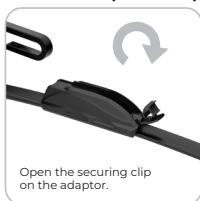

17mm Side Pin

22mm Side Pin

Slide Button

TTL

Pinch Tab

9mm Hook (Retro-Fit)

19mm Push Button

22mm Push Button

APC

Euro Bayonet

Notched Push Button

Notched Pinch Tab