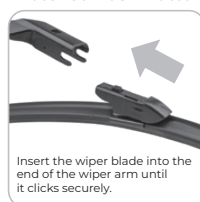

17mm Side Pin

22mm Side Pin

Slide Button

TTL

Pinch Tab

9mm Hook (Retro-Fit)

19mm Push Button

22mm Push Button

APC

Euro Bayonet

Notched Push Button

Notched Pinch Tab